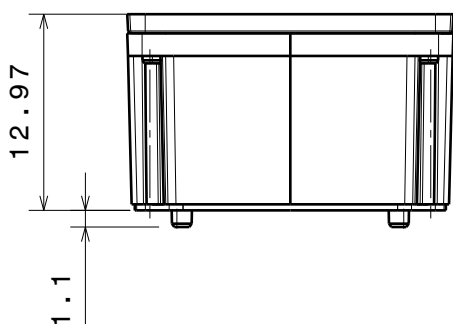

D

C

B

A

INDEX	PART NO	DESCRIPTION	MATERIAL	COLOUR
1	F14946	ROSE-Lt-HLD-MRK	PC	white
2	F14629	ROSE-TAPE	Acrylic foam	
3	F15478	ROSE-MRK-BW Lens	PC	clear

Tolerances if not otherwise shown
According to DIN ISO 2768-1
Linear measures:
Up to 30mm class M, otherwise class C.
According to DIN ISO 2768-2
Form and position: class L

SIZE PART NUMBER

A4

FA15480

SCALE

2:1

WEIGHT

4,1g

SHEET