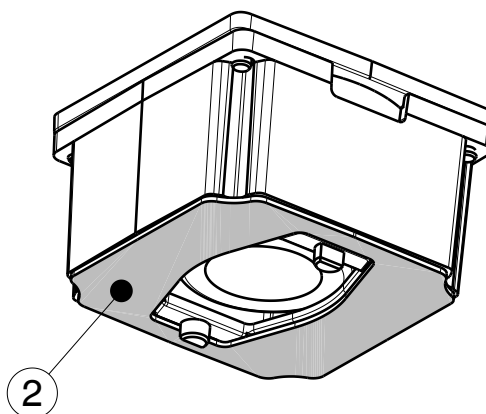

D

C

B

A

INDEX	PART NO	DESCRIPTION	MATERIAL	COLOUR
1	F14946	ROSE-Lt-HLD-MRK	PC	white
2	F14629	ROSE-TAPE	Acrylic foam	
3	F15478	ROSE-MRK-BW Lens	PC	clear

Tolerances if not otherwise shown
According to DIN ISO 2768-1
Linear measures:
Up to 30mm class M, otherwise class C.
According to DIN ISO 2768-2
Form and position: class L

SIZE PART NUMBER

A4

FA15480

SCALE

2:1

WEIGHT

4,1g

SHEET