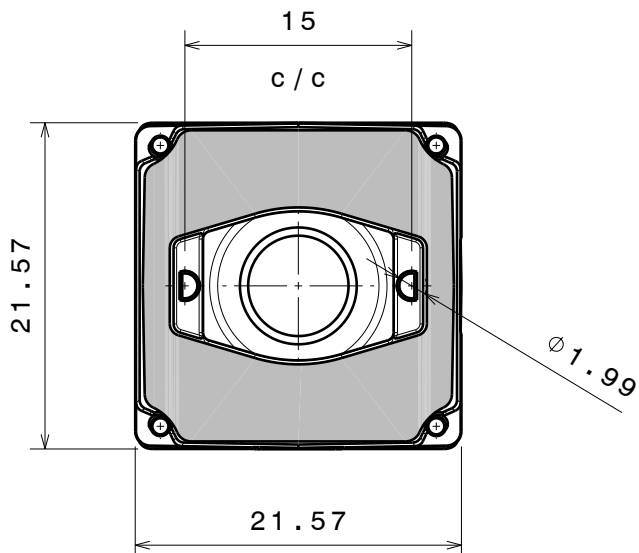

D

C

B

A

INDEX	PART NO	DESCRIPTION	MATERIAL	COLOUR
1	F14946	ROSE-Lt-HLD-MRK	PC	white
2	F14629	ROSE-TAPE	Acrylic foam	
3	F15478	ROSE-MRK-BW Lens	PC	clear

Tolerances if not otherwise shown
According to DIN ISO 2768-1
Linear measures:
Up to 30mm class M, otherwise class C.
According to DIN ISO 2768-2
Form and position: class L

Ledil Oy
Salorankatu 10
FIN 24240 SALO
Finland

THIRD ANGLE PROJECTION:

DRAWING TITLE

Datasheet FA15480_ROSE-MRK-BW

This drawing is the property of LEDiL Oy. It may not be reproduced, copied or communicated without a written agreement with LEDiL Oy.

SIZE PART NUMBER

A4

FA15480

SCALE

2:1

WEIGHT

4,1g

SHEET